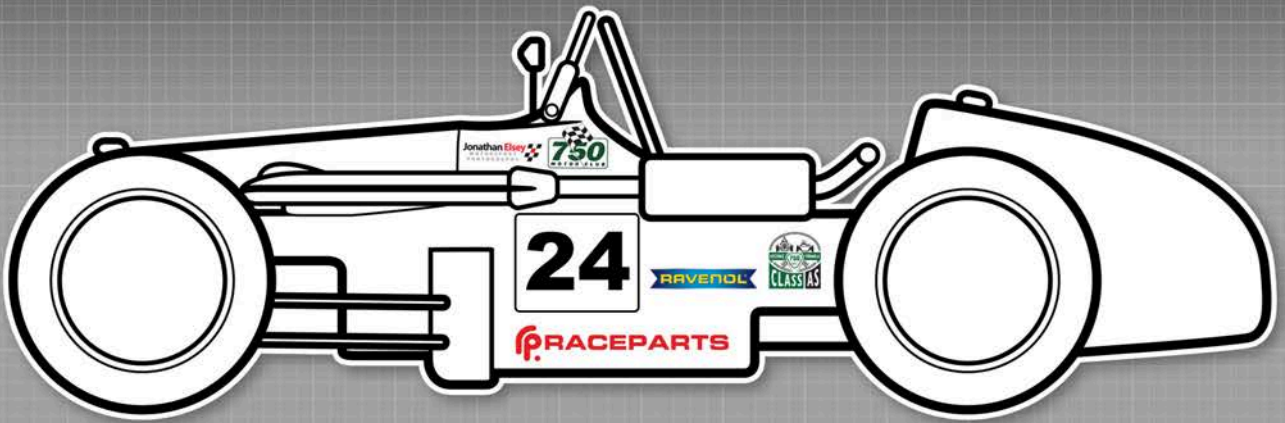

RACEPARTS

Historic 750 Formula

Race Series

MANDATORY DECALS 2024

SIDE
2 x 750 Motor Club

2 x Raceparts
2 x Jon Elsey Photography

2 x H750F class graphic
2 x Ravenol

■ Position of all decals are flexible but please ensure graphics are clearly visible.