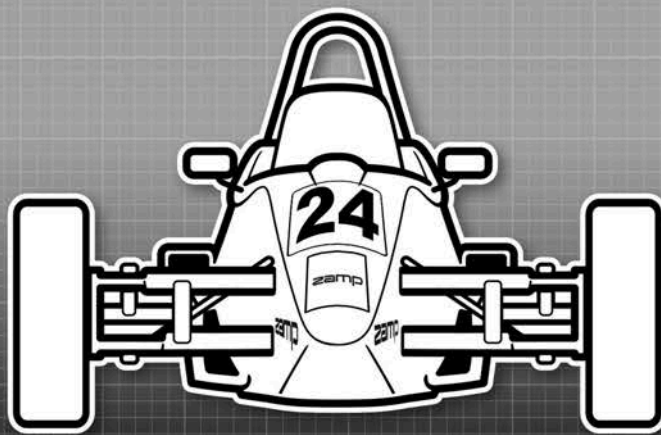

ZAMP HELMETS

Formula Vee

Championship

MANDATORY DECALS 2024

FRONT
1 x Zamp Helmets

SIDE
2 x 750 Motor Club

2 x Zamp Helmets (front corner)

2 x Ravenol
2 x Jon Elsey Photography

■ Please ensure graphics are clearly visible and follow the plan as closely as possible.

■ Previous Martins' Group decals are **NOT PERMITTED** to be displayed.