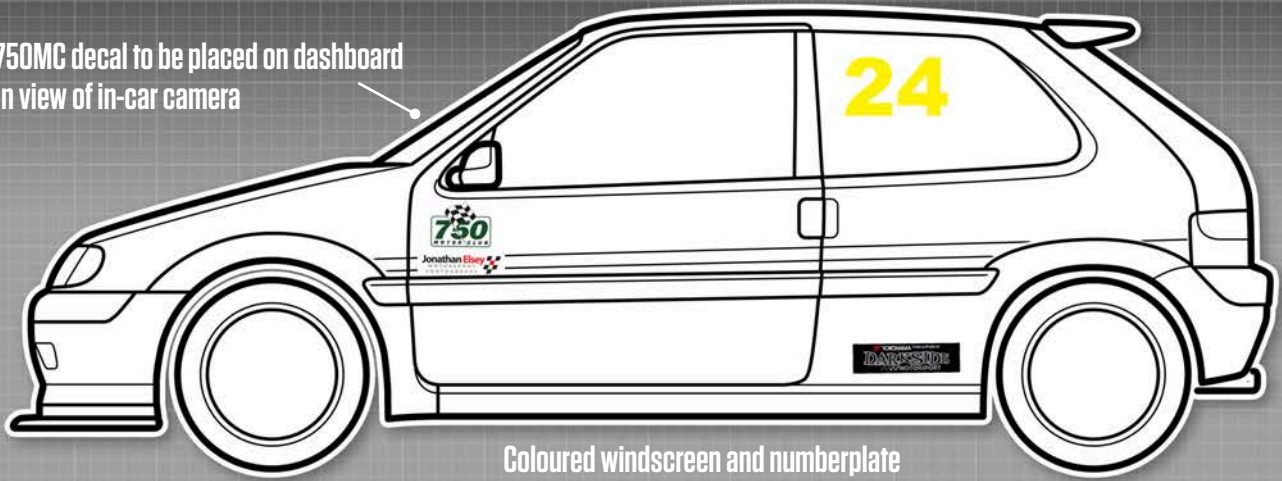

PBS BRAKES

Hot Hatch

Championship

750MC decal to be placed on dashboard
in view of in-car camera

Coloured windscreen and numberplate
strips dependent on class