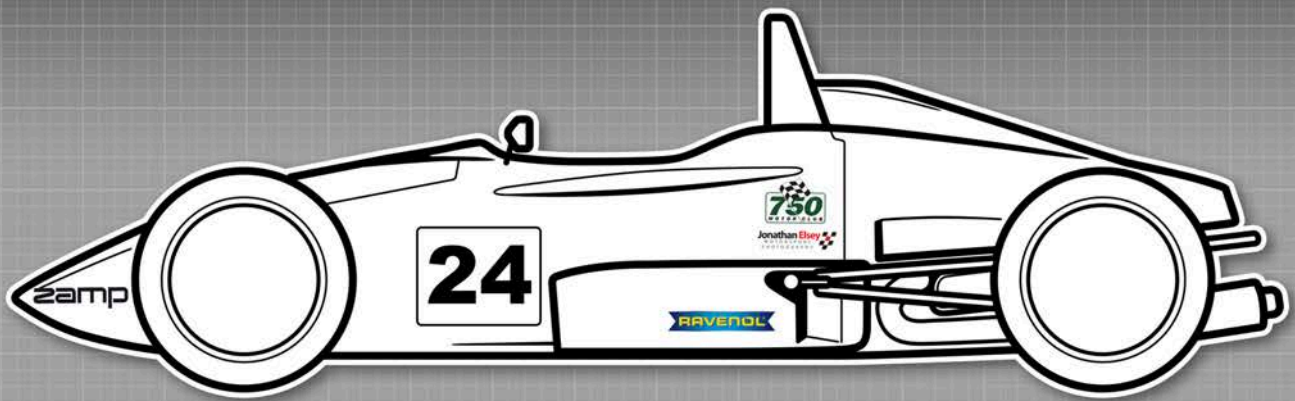

ZAMP HELMETS

Formula Vee

Championship

MANDATORY DECALS 2024

FRONT
1 x Zamp Helmets

SIDE
2 x 750 Motor Club

2 x Zamp Helmets (front corner)

2 x Ravenol
2 x Jon Elsey Photography

■ Please ensure graphics are clearly visible and follow the plan as closely as possible.

■ Previous Martins' Group decals are **NOT PERMITTED** to be displayed.