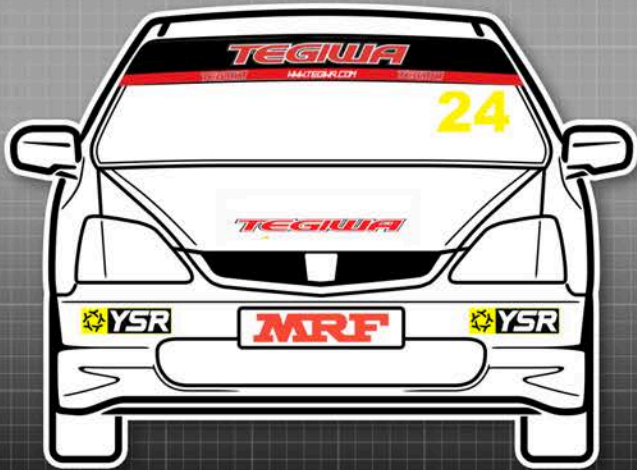

TEGIWA

Type-R Trophy

Championship

Small 750MC decal to be placed on dashboard in view of in-car camera

MANDATORY DECALS 2024

FRONT	REAR	SIDE	2 x Motul	2 x OMP
1 x Tegiwa sunstrip	2 x YSR (bumper)	1 x MRF (numberplate)	2 x Skunk 2	
1 x Tegiwa (bonnet)	1 x Tegiwa (bumper)	2 x 750 Motor Club	2 x PBS	
1 x MRF (numberplate)		2 x Type-R Trophy	2 x Tegiwa	

■ Please ensure graphics are clearly visible and follow the plan as closely as possible.