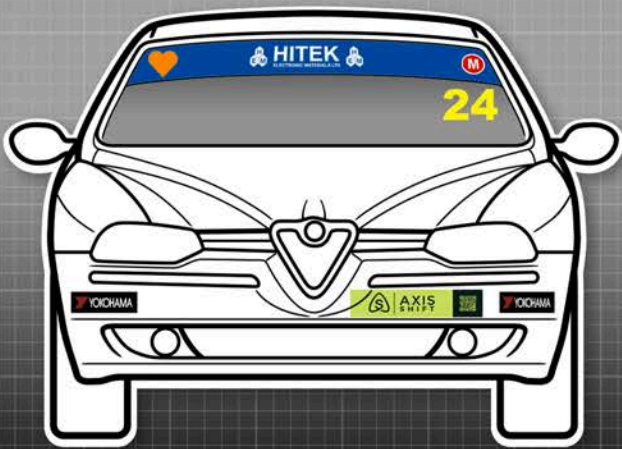

HITEK ELECTRONIC MATERIALS

Alfa Romeo

Championship

MANDATORY DECALS 2024

FRONT	REAR		
1 x HITEK sunstrip	1 x Axis Shift numberplate	4 x Yokohama (TS only)	2 x orange heart (rear window)
1 x Axis Shift numberplate		2 x 750 Motor Club	2 x class letter (rear window)
1 x orange heart (sunstrip)		2 x HITEK	2 x class name (number square)
1 x class letter (sunstrip)		2 x ARCA	2 x surname (rear window)
		2 x AROC	
	SIDE		
	2 x number square		

■ Please ensure graphics are clearly visible

See championship regulations regarding class designation and race number positioning.