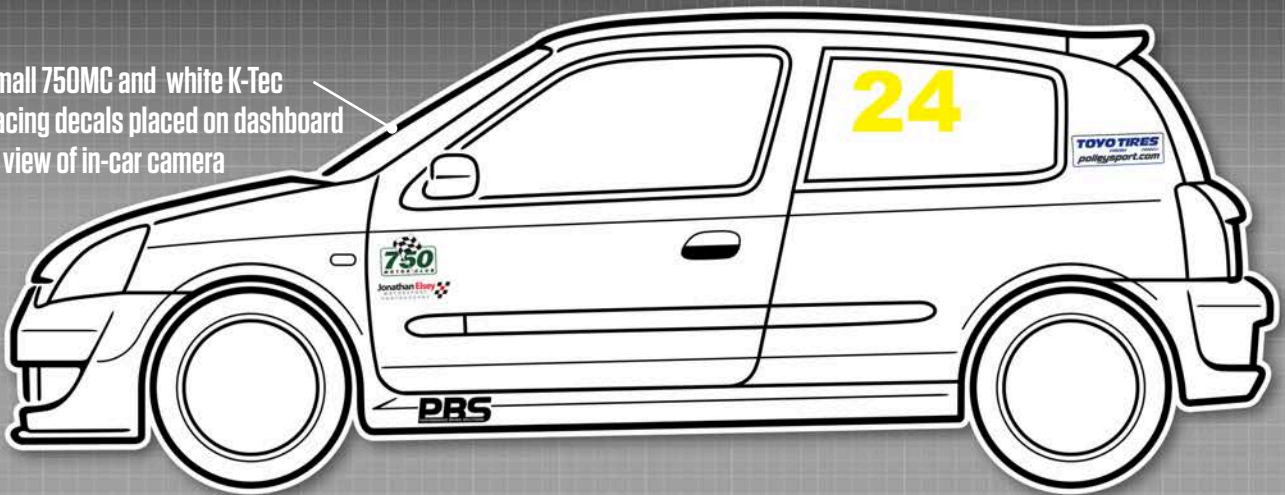

K-TEC RACING

Clio Sport

Championship

Small 750MC and white K-Tec Racing decals placed on dashboard in view of in-car camera

MANDATORY DECALS 2024

Front	Rear	SIDE	2 x Jon Elsey Photography
1 x K-Tec Racing sunstrip	1 x K-Tec Racing rear sunstrip	2 x 750 Motor Club	
1 x Toyo Tires numberplate	1 x Toyo Tires numberplate	2 x PBS	
2 x SK Motorsport	1 x SK Motorsport	2 x PolleySport Toyo Tires	

■ Please ensure graphics are clearly visible and follow the plan exactly.