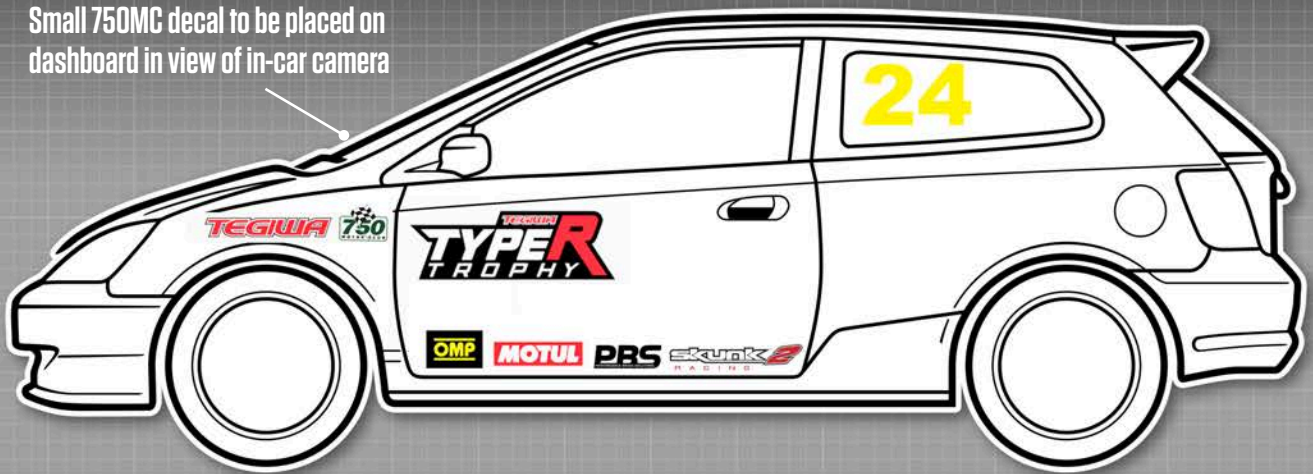

TEGIWA

Type-R Trophy

Championship

Small 750MC decal to be placed on dashboard in view of in-car camera

MANDATORY DECALS 2024

FRONT	REAR	SIDE	2 x Motul	2 x OMP
1 x Tegiwa sunstrip	2 x YSR (bumper)	1 x MRF (numberplate)	2 x Skunk 2	
1 x Tegiwa (bonnet)	1 x Tegiwa (bumper)	2 x 750 Motor Club	2 x PBS	
1 x MRF (numberplate)		2 x Type-R Trophy	2 x Tegiwa	

■ Please ensure graphics are clearly visible and follow the plan as closely as possible.