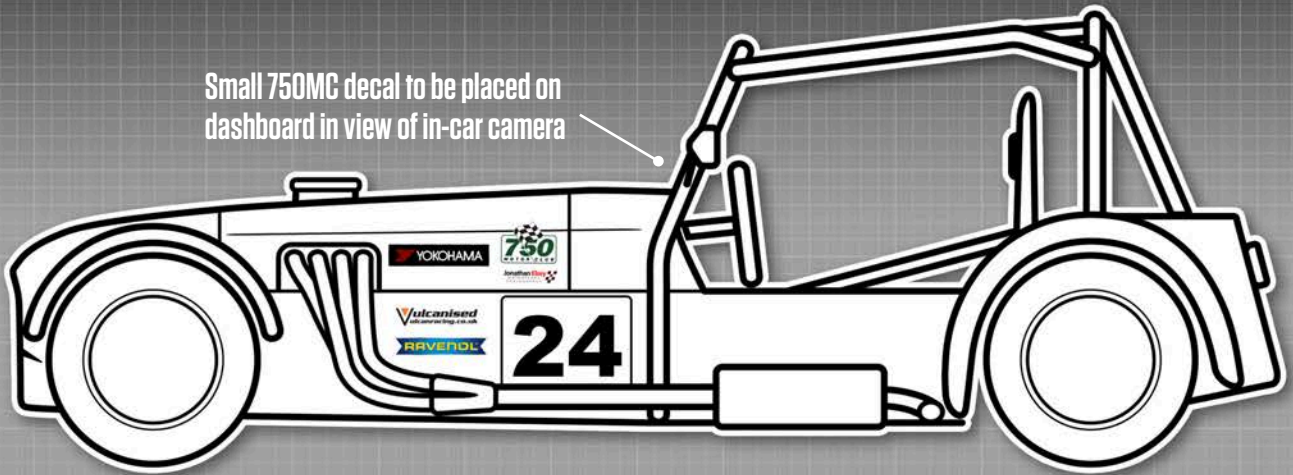

YOKOHAMA

Locost

Championship

Small 750MC decal to be placed on dashboard in view of in-car camera

MANDATORY DECALS 2024

FRONT

1 x Locost (numberplate)

REAR

1 x Locost (numberplate)

SIDE

2 x 750 Motor Club
2 x Yokohama

2 x Ravenol

2 x Vulcan Racing

2 x Jon Elsey Photography

■ Previous Demon Tweaks/Yokohama decals **MUST** be removed. Please ensure all decals match position exactly.