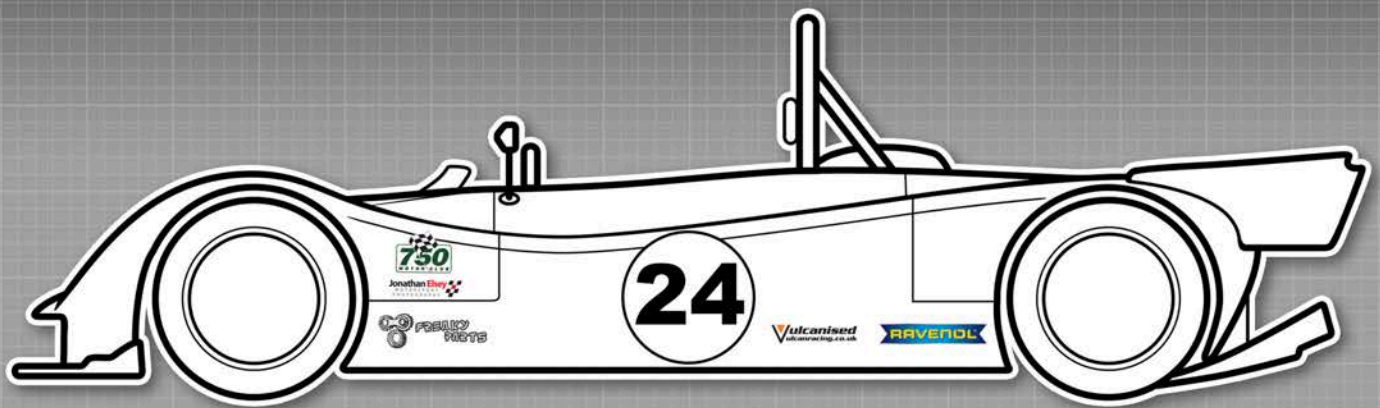

FREAKY PARTS

Sport Specials

Championship