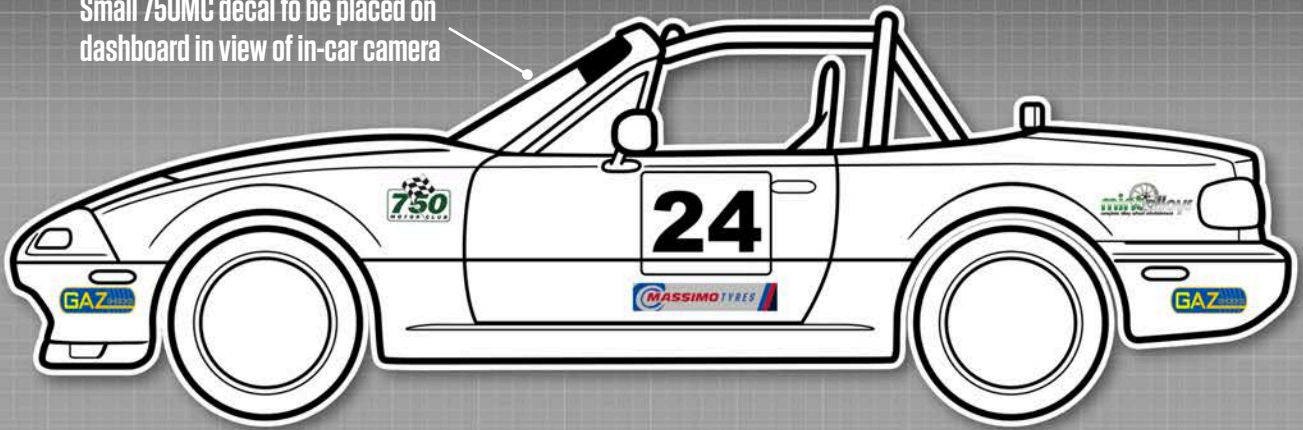

5 CLUB

MX-5 Cup

Championship

Small 750MC decal to be placed on dashboard in view of in-car camera

MANDATORY DECALS 2024

Front / Rear
1 x Massimo/ 5Club sunstrip
1 x 5Club (on headlamp cover)

SIDE
2 x 750 Motor Club
2 x Massimo Tyres

4 x Gaz Shocks
2 x Mint Alloys

■ Please ensure graphics are clearly visible and follow the plan exactly.