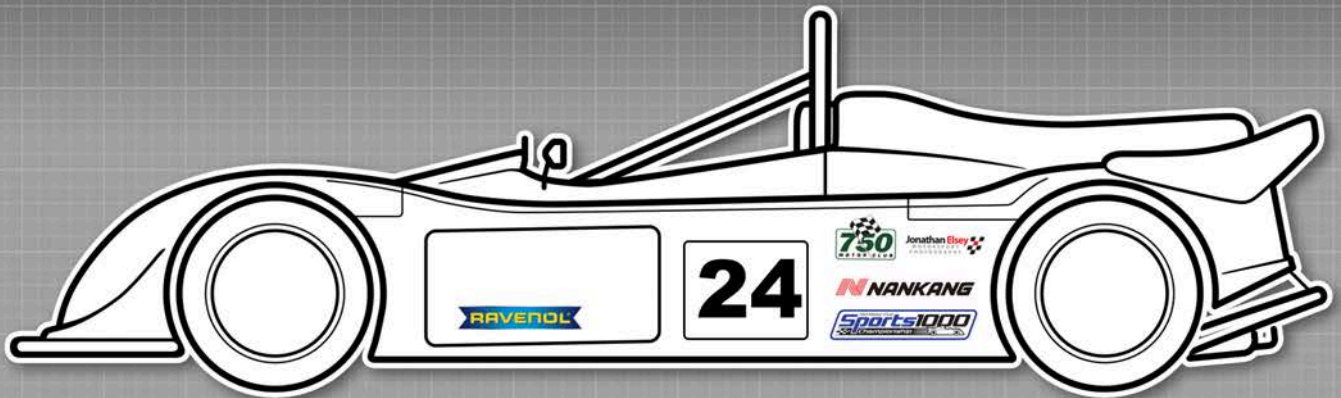

NANKANG TYRE

Sports 1000

Championship