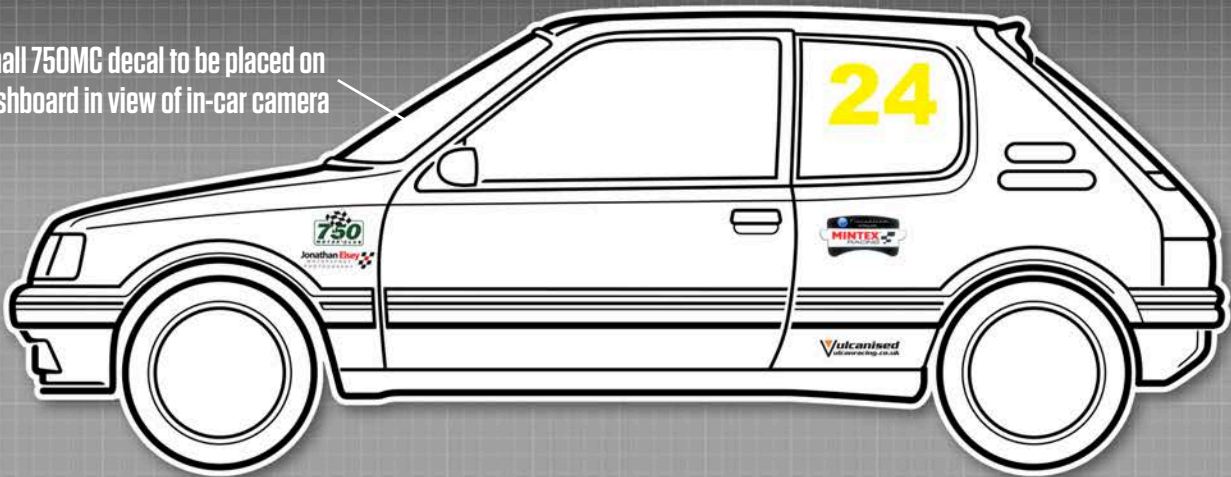

FINISHLINE UK LTD

Classic Stock Hatch

Championship

Small 750MC decal to be placed on dashboard in view of in-car camera

MANDATORY DECALS 2024

FRONT

1 x Toyo Tires numberplate
1 x Finishline sunstrip

REAR

1 x Toyo Tires numberplate

SIDE

2 x 750 Motor Club
2 x Finishline Mintex

2 x Vulcan Racing

2 x Jon Elsey Photography

■ Previous Demon Tweaks & Yokohama decals are **NOT PERMITTED** to be displayed. Please ensure all decals match position exactly.