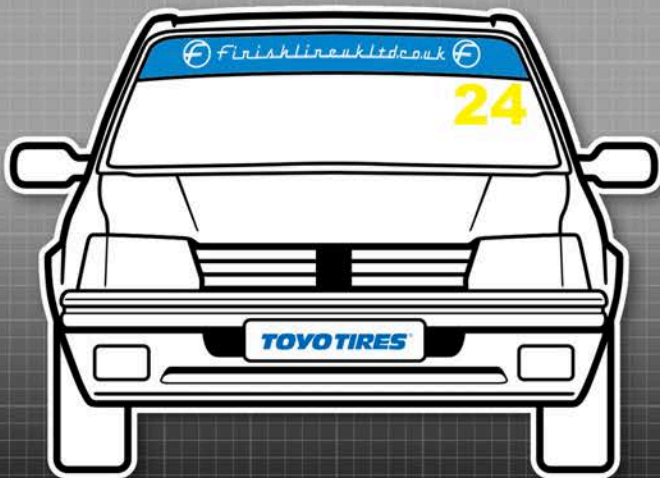

FINISHLINE UK LTD

Classic Stock Hatch

Championship

Small 750MC decal to be placed on dashboard in view of in-car camera

MANDATORY DECALS 2024

FRONT

1 x Toyo Tires numberplate
1 x Finishline sunstrip

REAR

1 x Toyo Tires numberplate

SIDE

2 x 750 Motor Club
2 x Finishline Mintex

2 x Vulcan Racing

2 x Jon Elsey Photography

■ Previous Demon Tweaks & Yokohama decals are **NOT PERMITTED** to be displayed. Please ensure all decals match position exactly.