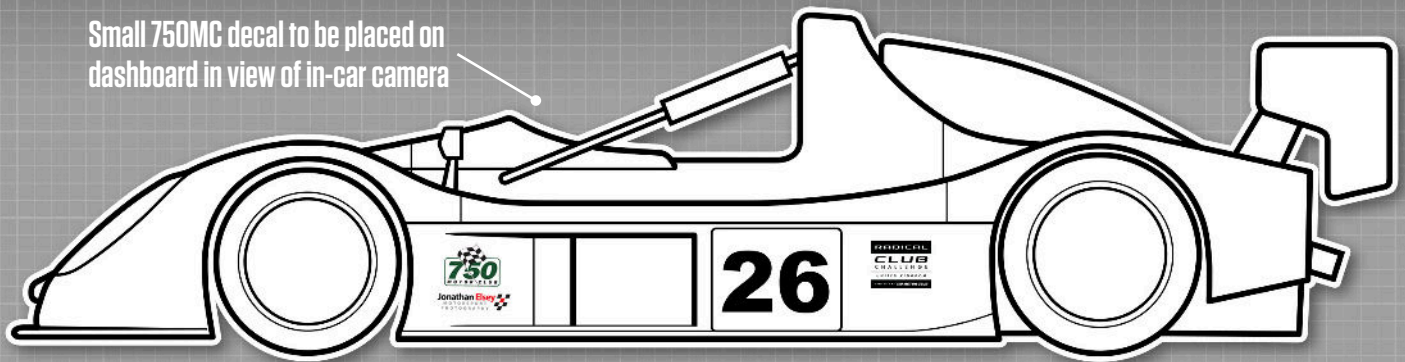

CLASS A & B

RADICAL

Club Challenge

Small 750MC decal to be placed on dashboard in view of in-car camera

MANDATORY DECALS 2026

FRONT

1 x Radical decal per car
(eg. place on roll bar)

SIDE

2 x 750 Motor Club
2 x Radical Club Challenge

2 x Jon Elsey Photography

■ Please ensure graphics are clearly visible and follow the plan as closely as possible.