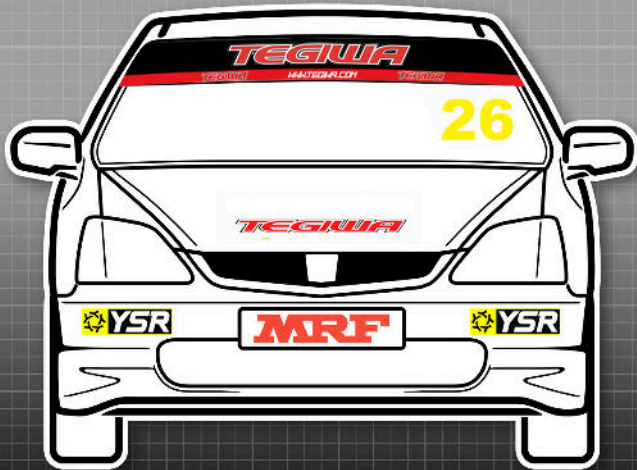

TEGIWA

Type-R Trophy

Championship

Small 750MC decal to be placed on dashboard in view of in-car camera

MANDATORY DECALS 2026

FRONT	REAR	SIDE	
1 x Tegiwa sunstrip	2 x YSR (bumper)	1 x MRF (numberplate)	2 x Motul
1 x Tegiwa (bonnet)	2 x YSR (bumper)	2 x 750 Motor Club	2 x Skunk 2
1 x MRF (numberplate)	1 x Tegiwa (bumper)	2 x Type-R Trophy	2 x PBS
			2 x Tegiwa
			2 x OMP

■ Please ensure graphics are clearly visible and follow the plan as closely as possible.