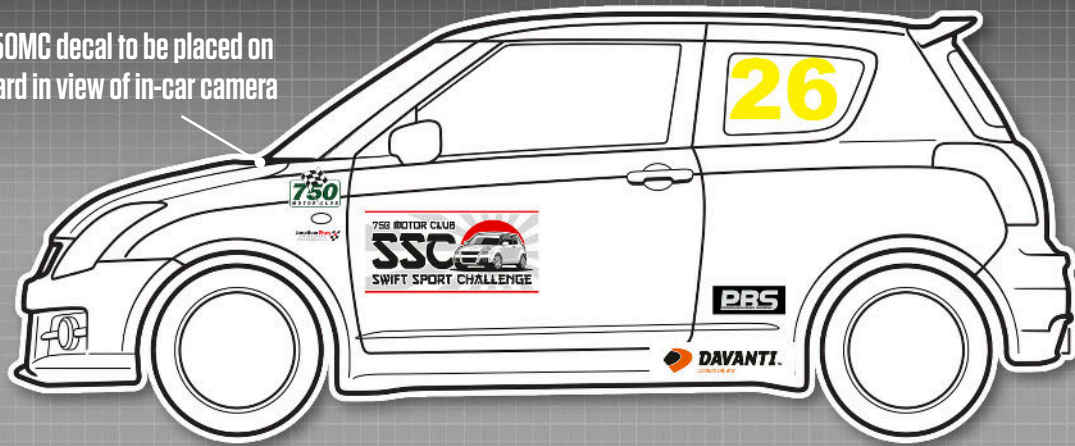

■ Please ensure graphics are clearly visible and follow the plan as closely as possible.

FREAKY PARTS

Sport Specials

Championship

Small 750MC decal to be placed on dashboard in view of in-car camera

MANDATORY DECALS 2026

SIDE
2 x Freaky Parts

2 x 750 Motor Club
2 x Jon Elsey Photography

2 x Vulcan Racing

Please ensure graphics are clearly visible and follow the plan as closely as possible.

MR TRANSIT

SWIFT SPORT

Challenge

Small 750MC decal to be placed on dashboard in view of in-car camera