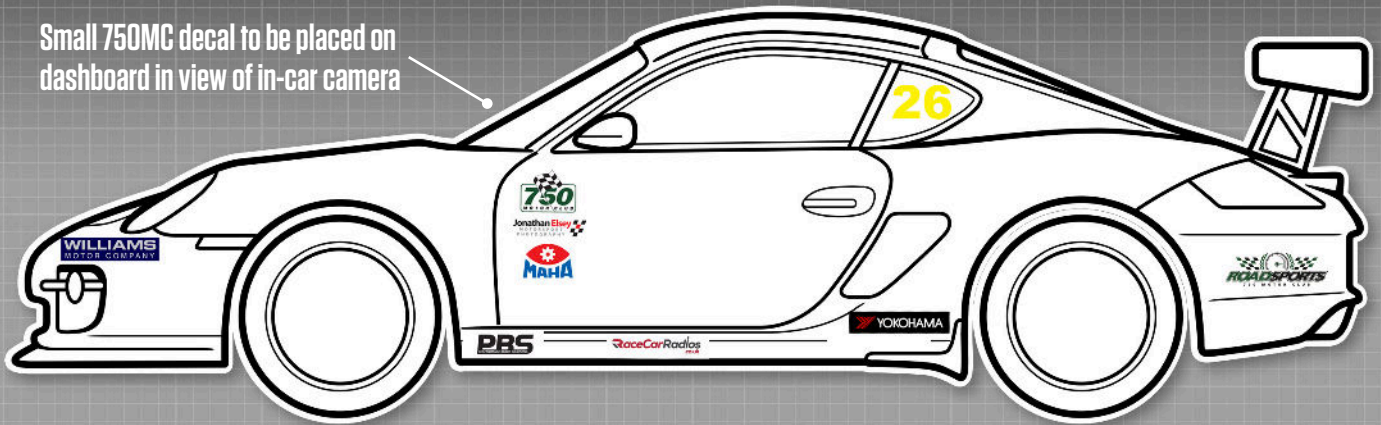

■ Please ensure graphics are clearly visible and follow the plan as closely as possible.

TEGIWA

Roadsports

Championship

Small 750MC decal to be placed on dashboard in view of in-car camera

Coloured windscreen strip dependent on class (see below)