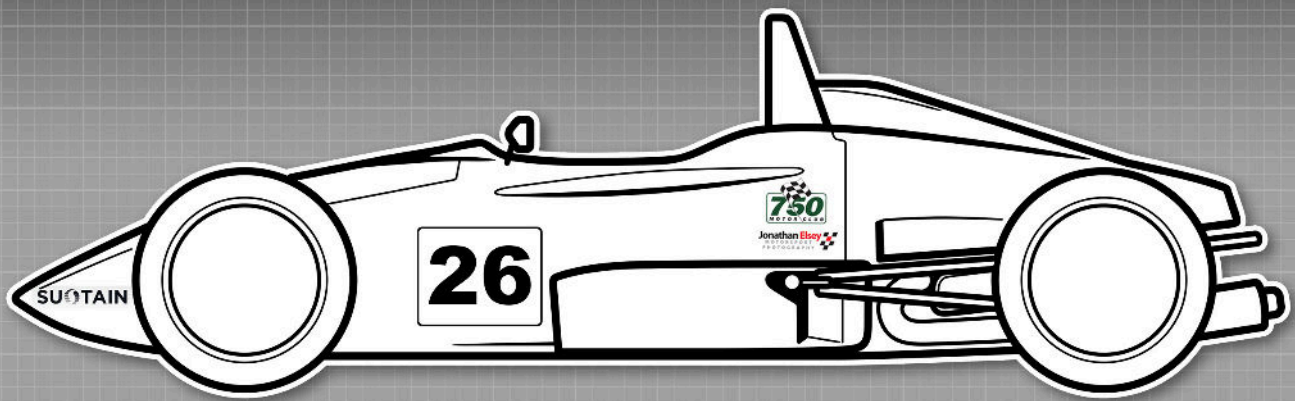

■ Sunstrip exception will only be given to cars racing in another 750MC formula on the same race weekend.

Key for Club Enduro class colour coding

SUSTAIN FUELS

Formula Vee

Championship

MANDATORY DECALS 2026