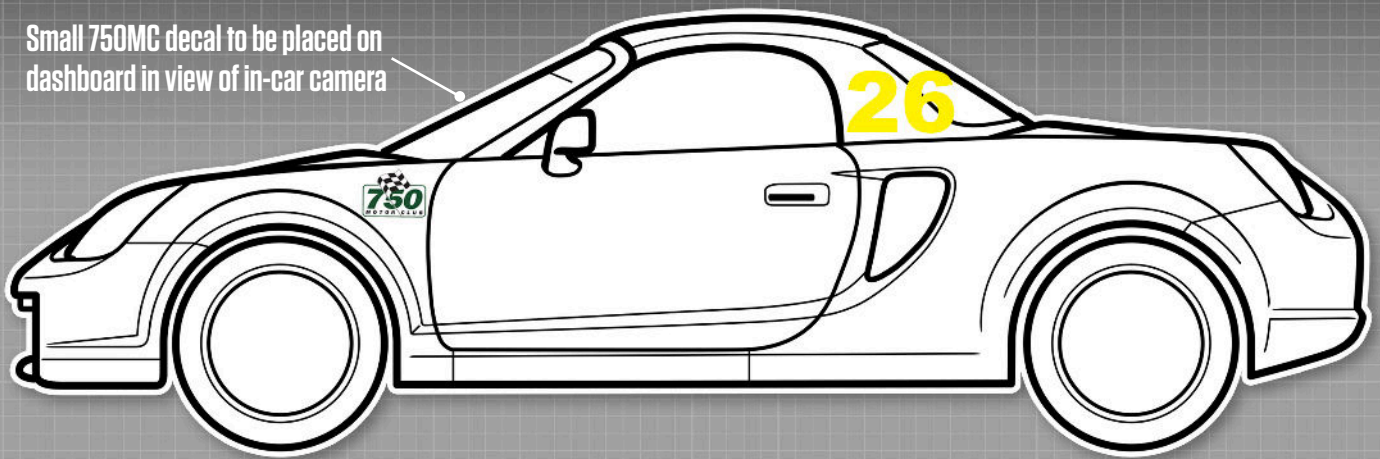

Rear

1 x Tegiwa numberplate

Please ensure graphics are clearly visible and follow the plan as closely as possible.

ROGUE MOTORSPORT

Toyota MR2

Championship

Small 750MC decal to be placed on dashboard in view of in-car camera

MANDATORY DECALS 2026

FRONT

- 1x Rogue sunstrip
- 1 x Toyota (numberplate)

REAR

- 1 x Toyota (numberplate)

SIDE

- 2 x 750 Motor Club

Please ensure graphics are clearly visible and follow the plan exactly.