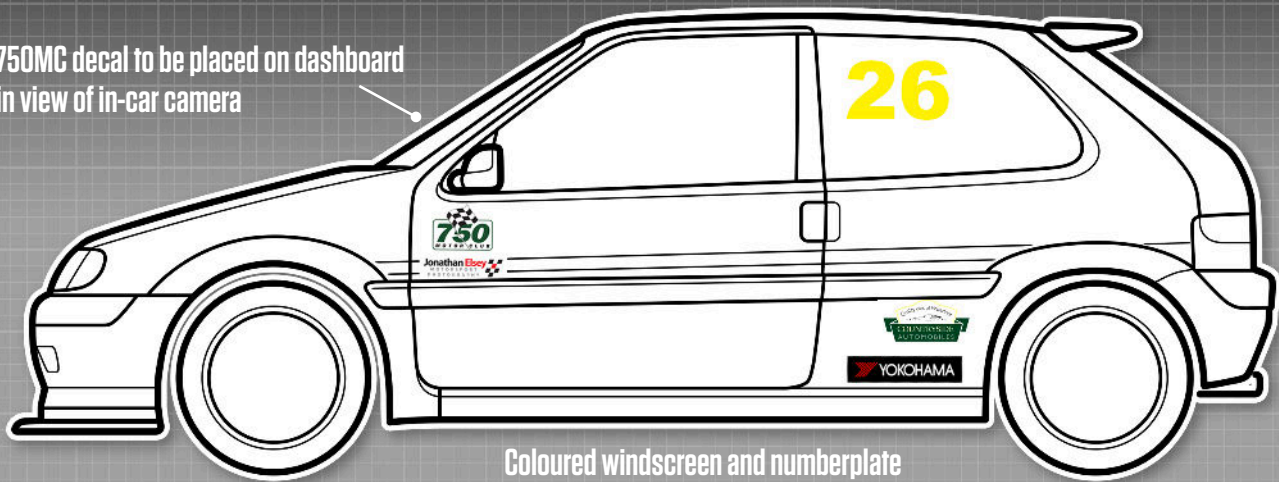

PBS BRAKES

Hot Hatch

Championship

750MC decal to be placed on dashboard
in view of in-car camera

Coloured windscreen and numberplate
strips dependent on class