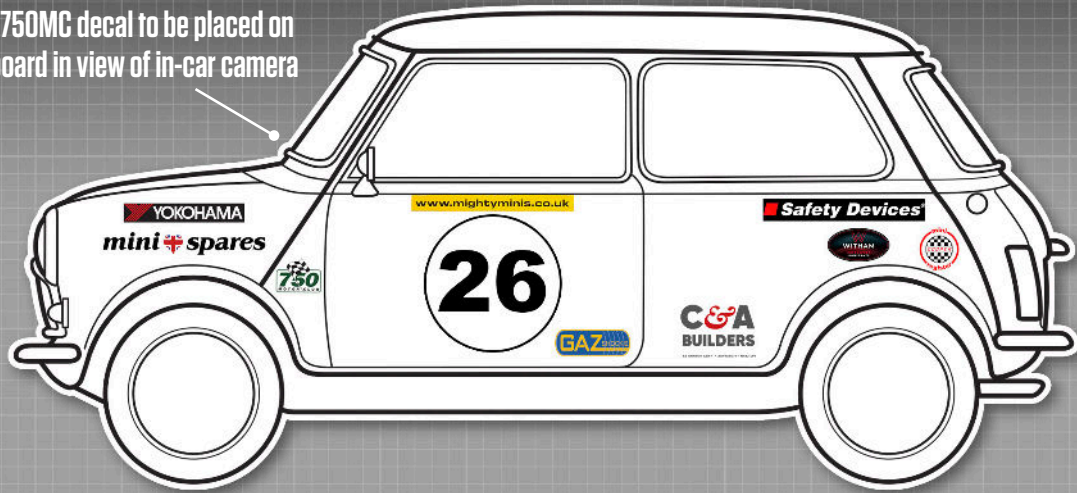

Small 750MC decal to be placed on dashboard in view of in-car camera

MANDATORY DECALS 2026

FRONT	REAR	SIDE	
1 x Mighty Minis Sunstrip	1 x Mighty Mini logo	2 x Mighty Mini website	2 x Gaz
1 x Mighty Mini logo	1 x Mighty Mini website	2 x 750 Motor Club	2 x Mini Spares
1 x Mini Spares	1 x 750 Motor Club	2 x Yokohama	2 x Mini Cooper Register
1 x Piper Cams (bumper)	1 x obp	2 x Safety Devices	2 x C&A builders
			2 x Witham