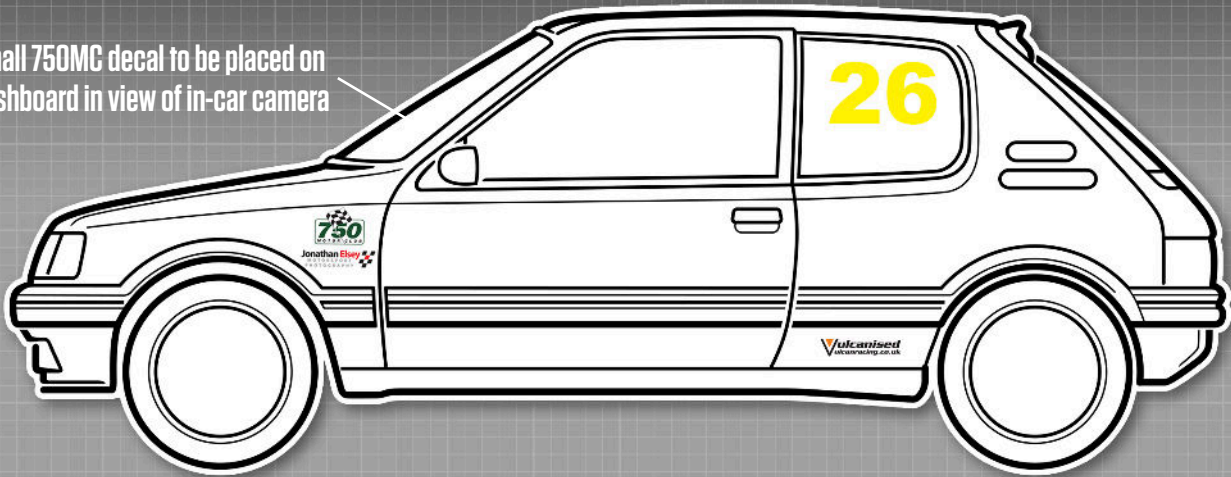

Please follow decal positioning as closely as possible.

VULCAN RACING

Classic Stock Hatch

Championship

Small 750MC decal to be placed on dashboard in view of in-car camera

MANDATORY DECALS 2026

FRONT

1 x Vulcan Racing sunstrip
1 x Toyo Tires or Classic
Stock Hatch numberplate