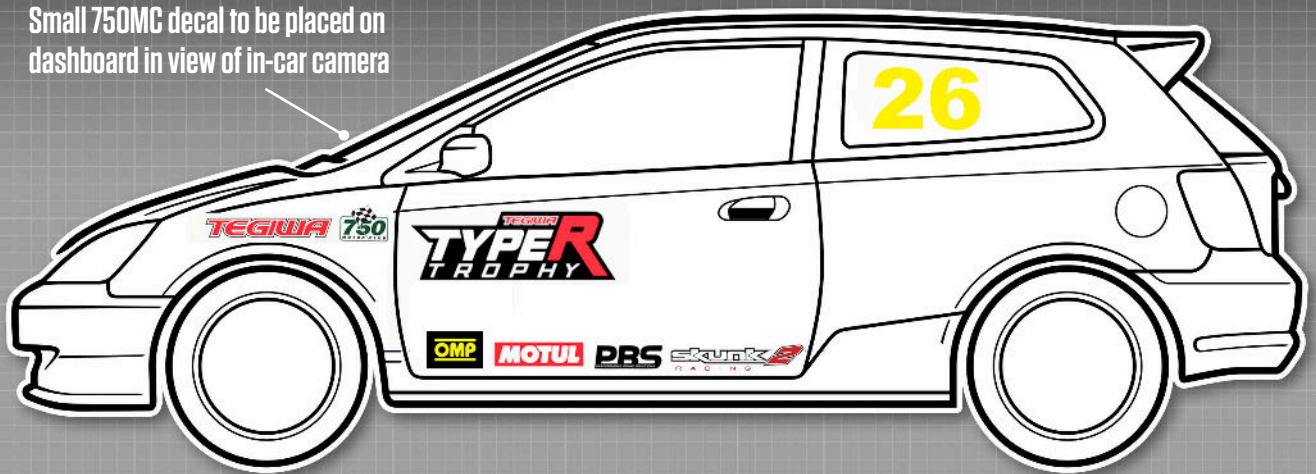

TEGIWA

Type-R Trophy

Championship

Small 750MC decal to be placed on dashboard in view of in-car camera

MANDATORY DECALS 2026

FRONT	REAR	SIDE	
1 x Tegiwa sunstrip	2 x YSR (bumper)	1 x MRF (numberplate)	2 x Motul
1 x Tegiwa (bonnet)	2 x YSR (bumper)	2 x 750 Motor Club	2 x Skunk 2
1 x MRF (numberplate)	1 x Tegiwa (bumper)	2 x Type-R Trophy	2 x PBS
			2 x Tegiwa
			2 x OMP

■ Please ensure graphics are clearly visible and follow the plan as closely as possible.