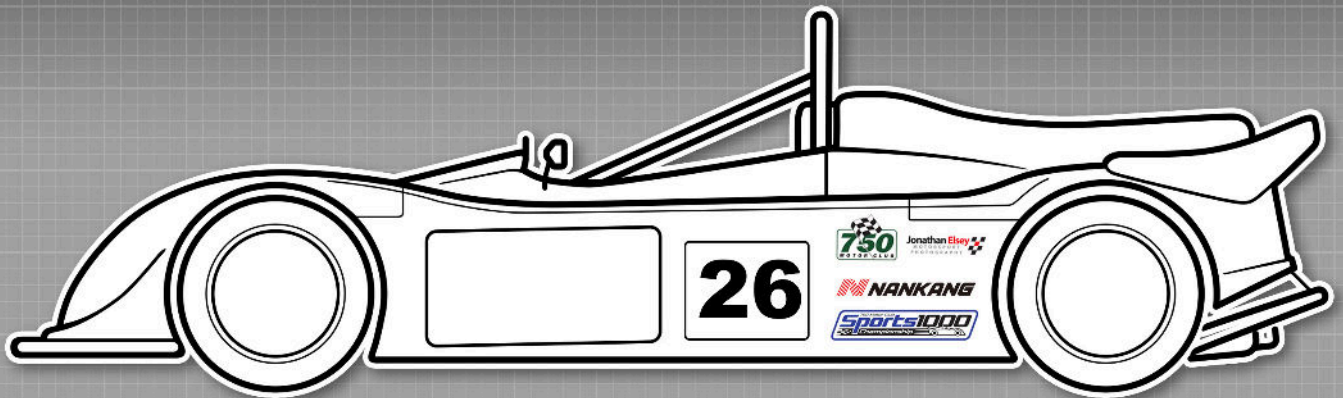

Sunstrip exception will only be given to cars racing in another 750MC formula on the same race weekend.

Key for Roadsports class colour coding

NANKANG TYRE

Sports 1000

Championship

Small 750MC decal to be placed on dashboard in view of in-car camera