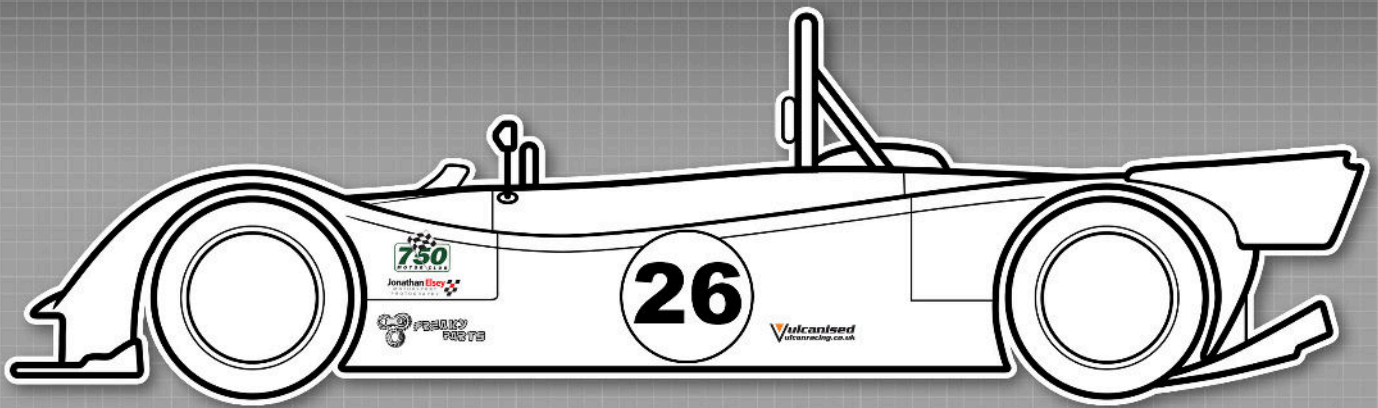

■ Please ensure graphics are clearly visible and follow the plan as closely as possible.

FREAKY PARTS

Sport Specials

Championship

Small 750MC decal to be placed on dashboard in view of in-car camera

MANDATORY DECALS 2026