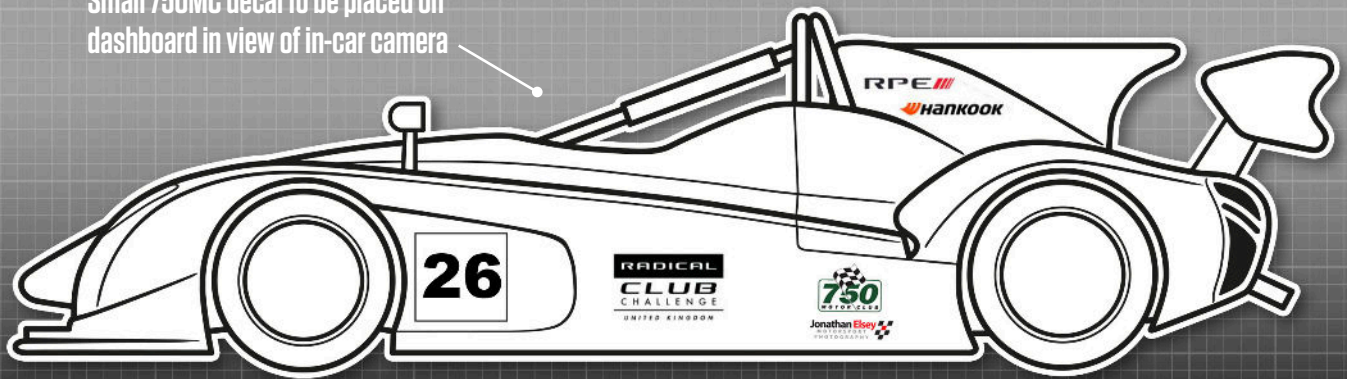

2 x 750 Motor Club
2 x Radical Club Challenge

2 x Jon Elsey Photography

■ Please ensure graphics are clearly visible and follow the plan as closely as possible.

CLASS C

RADICAL

Club Challenge

Small 750MC decal to be placed on dashboard in view of in-car camera