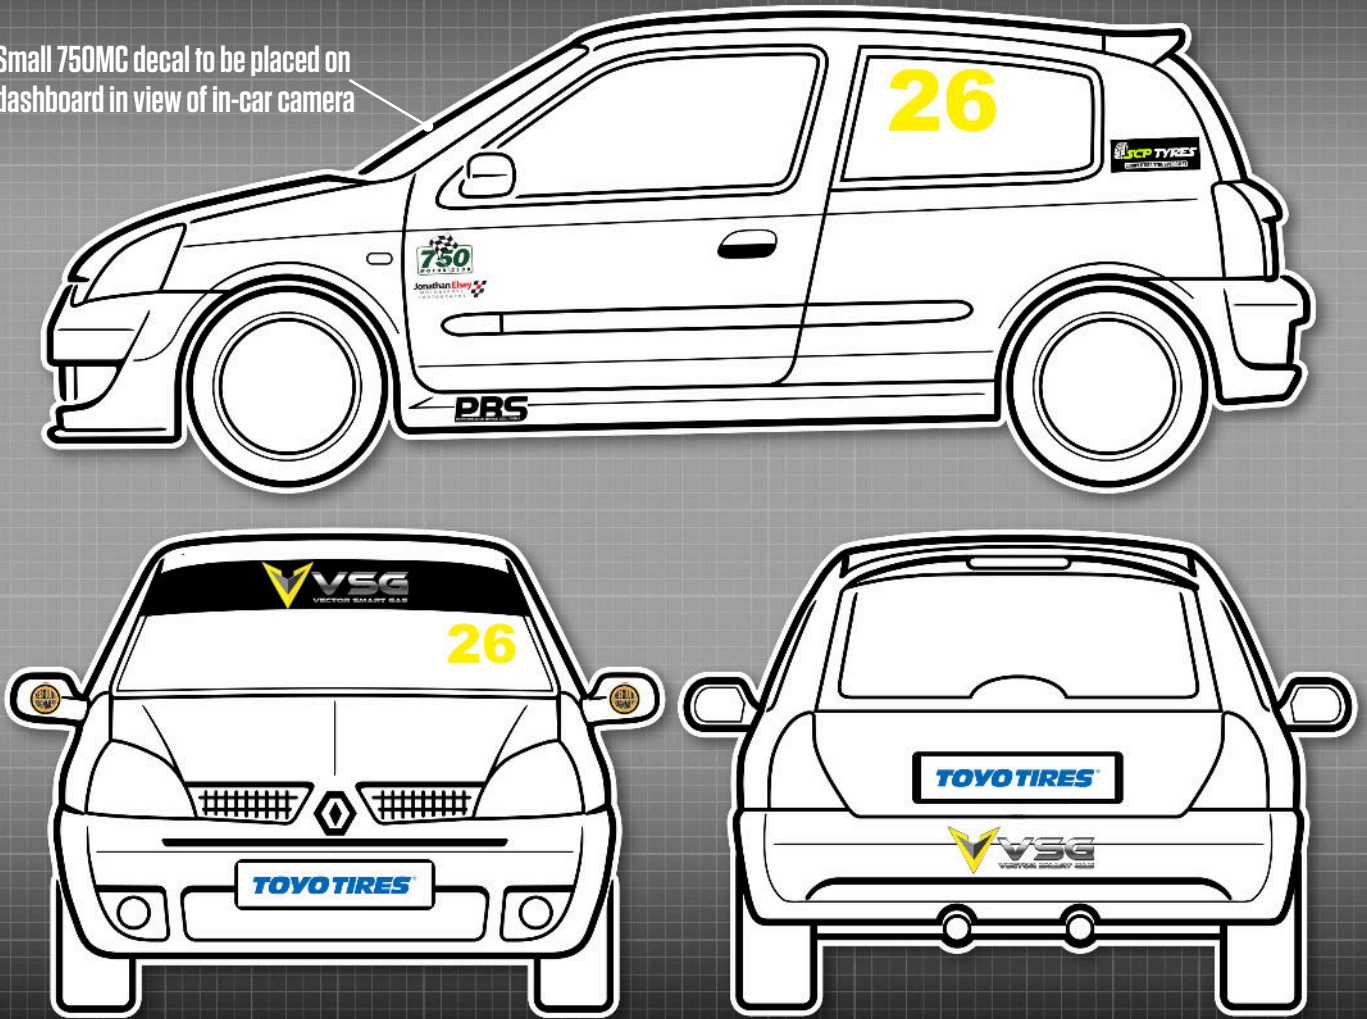

VSG CRYPTO

Clio Sport

Championship

Small 750MC decal to be placed on dashboard in view of in-car camera

MANDATORY DECALS 2026

Front	Rear	SIDE	
1 x VSG sunstrip	1 x Toyo Tires numberplate	2 x 750 Motor Club	2 x SCP Tyres
1 x Toyo Tires numberplate	1 x VSG QR code	2 x PBS	2 x Jon Elsey Photography
			2 x Absolute Alignment (mirrors)

■ Please ensure graphics are clearly visible and follow the plan exactly.