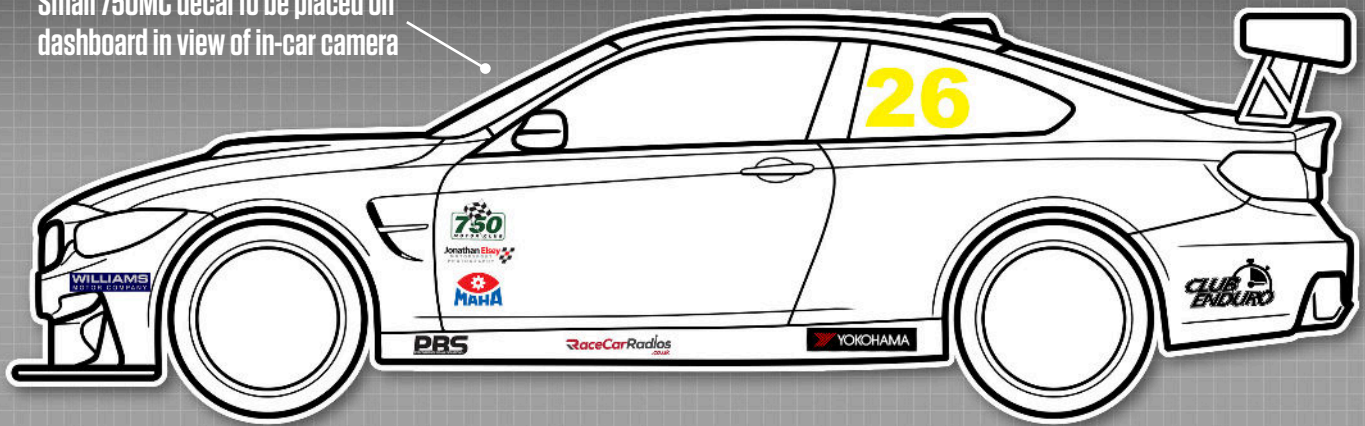

■ Please ensure graphics are clearly visible and follow the plan exactly.

TEGIWA

Club Enduro

Championship

Small 750MC decal to be placed on dashboard in view of in-car camera

Coloured windscreen strip dependent on class (see below)