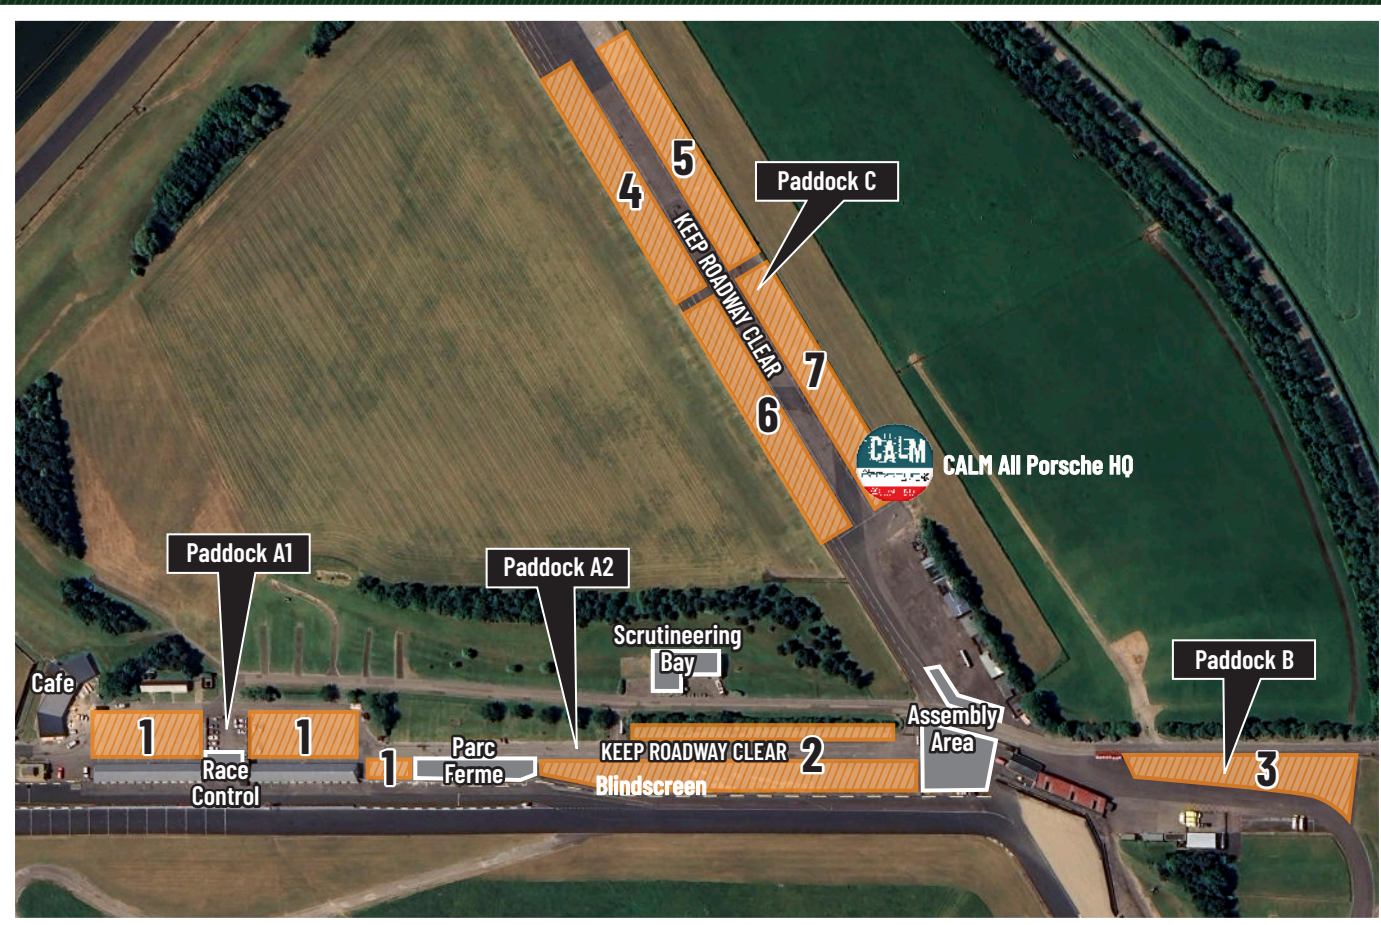

11th / 12th April 2026

AREA	SATURDAY	SUNDAY
1	Roadsports	Club Enduro
2	Roadsports/Club Enduro (early arrival)	Club Enduro
3	Type R Trophy	Type R Trophy
4	Clio Sport	Clio Sport
5	Ma7da	Ma7da
6	Sports 1000 ft. Cup 200	Sports 1000 ft. Cup 200
7	CALM All Porsche Trophy	CALM All Porsche Trophy

For garage allocation please see separate plan

PLEASE NOTE: Any competitor/team who may have stationed themselves in the incorrect place in the paddock and has refused to move when asked by a 750MC official or their co-ordinator, will be reported to the Clerk of the Course.
The roadways within the Paddock Area must be kept clear of all vehicles at all times. It is prohibited to park vehicles so that they are backed up against the pit garage doors.