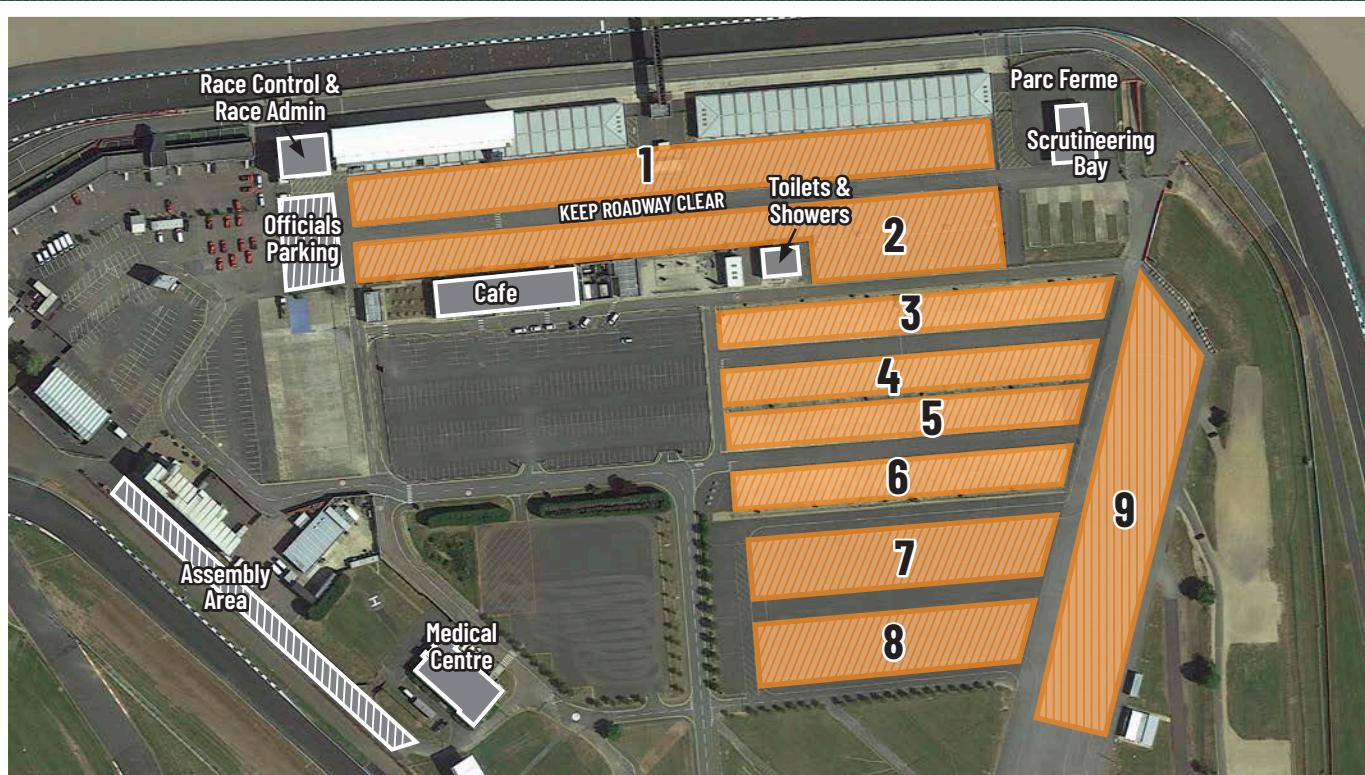

9h/10th May 2026

AREA	SATURDAY	SUNDAY
1	Cars in Garages + Blind Screen Media	Cars in Garages + Blind Screen Media
2	Sustain Fuels	Sustain Fuels
3	Armed Forces Race Challenge	MR2C
4	Armed Forces Race Challenge	MR2C
5	750 Formula	750 Formula
6	750 Formula	750 Formula
7	F1000	F1000
8	Mighty Mini	Mighty Mini
9	Swift Sport Challenge	Swift Sport Challenge

For garage allocation please see separate plan

**PLEASE NOTE:** Any competitor/team who may have stationed themselves in the incorrect place in the paddock and has refused to move when asked by a 750MC official or their co-ordinator, will be reported to the Clerk of the Course.  
The roadways within the Paddock Area must be kept clear of all vehicles at all times. It is prohibited to park vehicles so that they are backed up against the pit garage doors.

motor  
sport  
UK

**RACE  
WITH  
RESPECT**